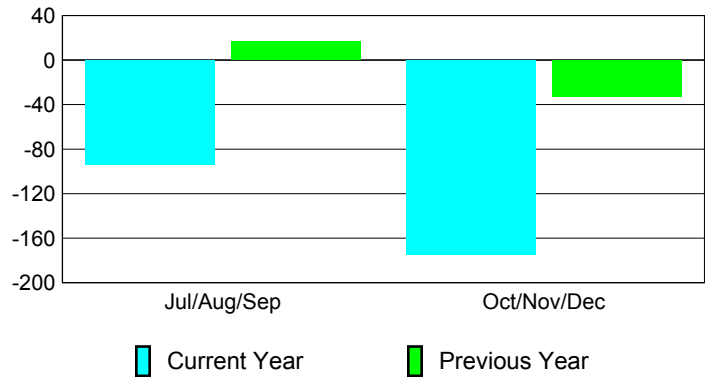

Comparison of Membership Gain/Loss

Current Year Compared to the Previous Year