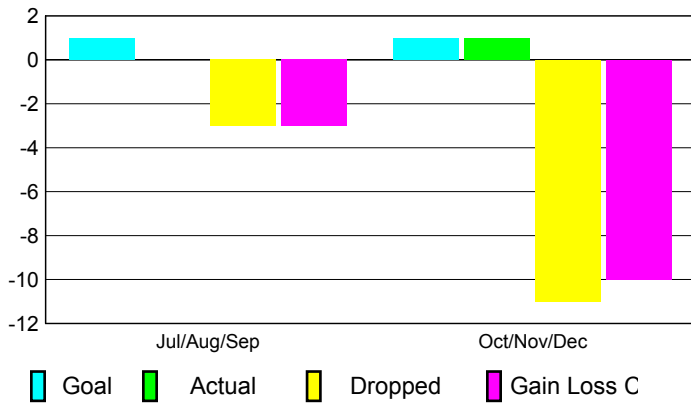

## CLUBS

**Club Results  
2010-2011**

**Clubs  
2009-2010**

Month	New Club Goal	Actual New Clubs	Actual Dropped Clubs	Gain/Loss of Clubs	Gain/Loss of Clubs
Jul/Aug/Sep	1	0	-3	-3	0
Oct/Nov/Dec	1	1	-11	-10	0
<b>Totals</b>	<b>2</b>	<b>1</b>	<b>-14</b>	<b>-13</b>	<b>0</b>

### Club Results 2010-2011

Goal, New, Dropped, Gain/Loss

### Comparison of Club Gain/Loss

Current Year Compared to the Previous Year