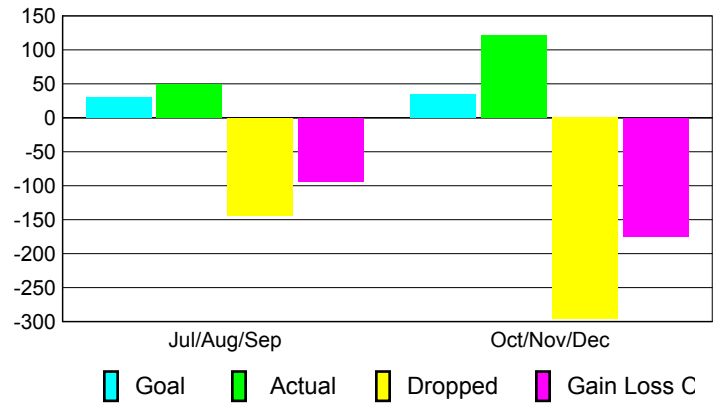

### YTD Status Quo Clubs 2010-2011

Status Quo Clubs Compared to Status Quo Members

## MEMBERSHIP

**Membership Results  
2010-2011**

**Membership  
2009-2010**

Month	Net Memb Goal	Actual New Memb	Actual Dropped Memb	Gain/Loss of Memb	Gain/Loss of Memb
Jul/Aug/Sep	30	50	-144	-94	17
Oct/Nov/Dec	35	121	-296	-175	-33
<b>Totals</b>	<b>65</b>	<b>171</b>	<b>-440</b>	<b>-269</b>	<b>-16</b>

### Membership Results 2010-2011

Goal, New, Dropped, Gain/Loss

### Comparison of Membership Gain/Loss

Current Year Compared to the Previous Year